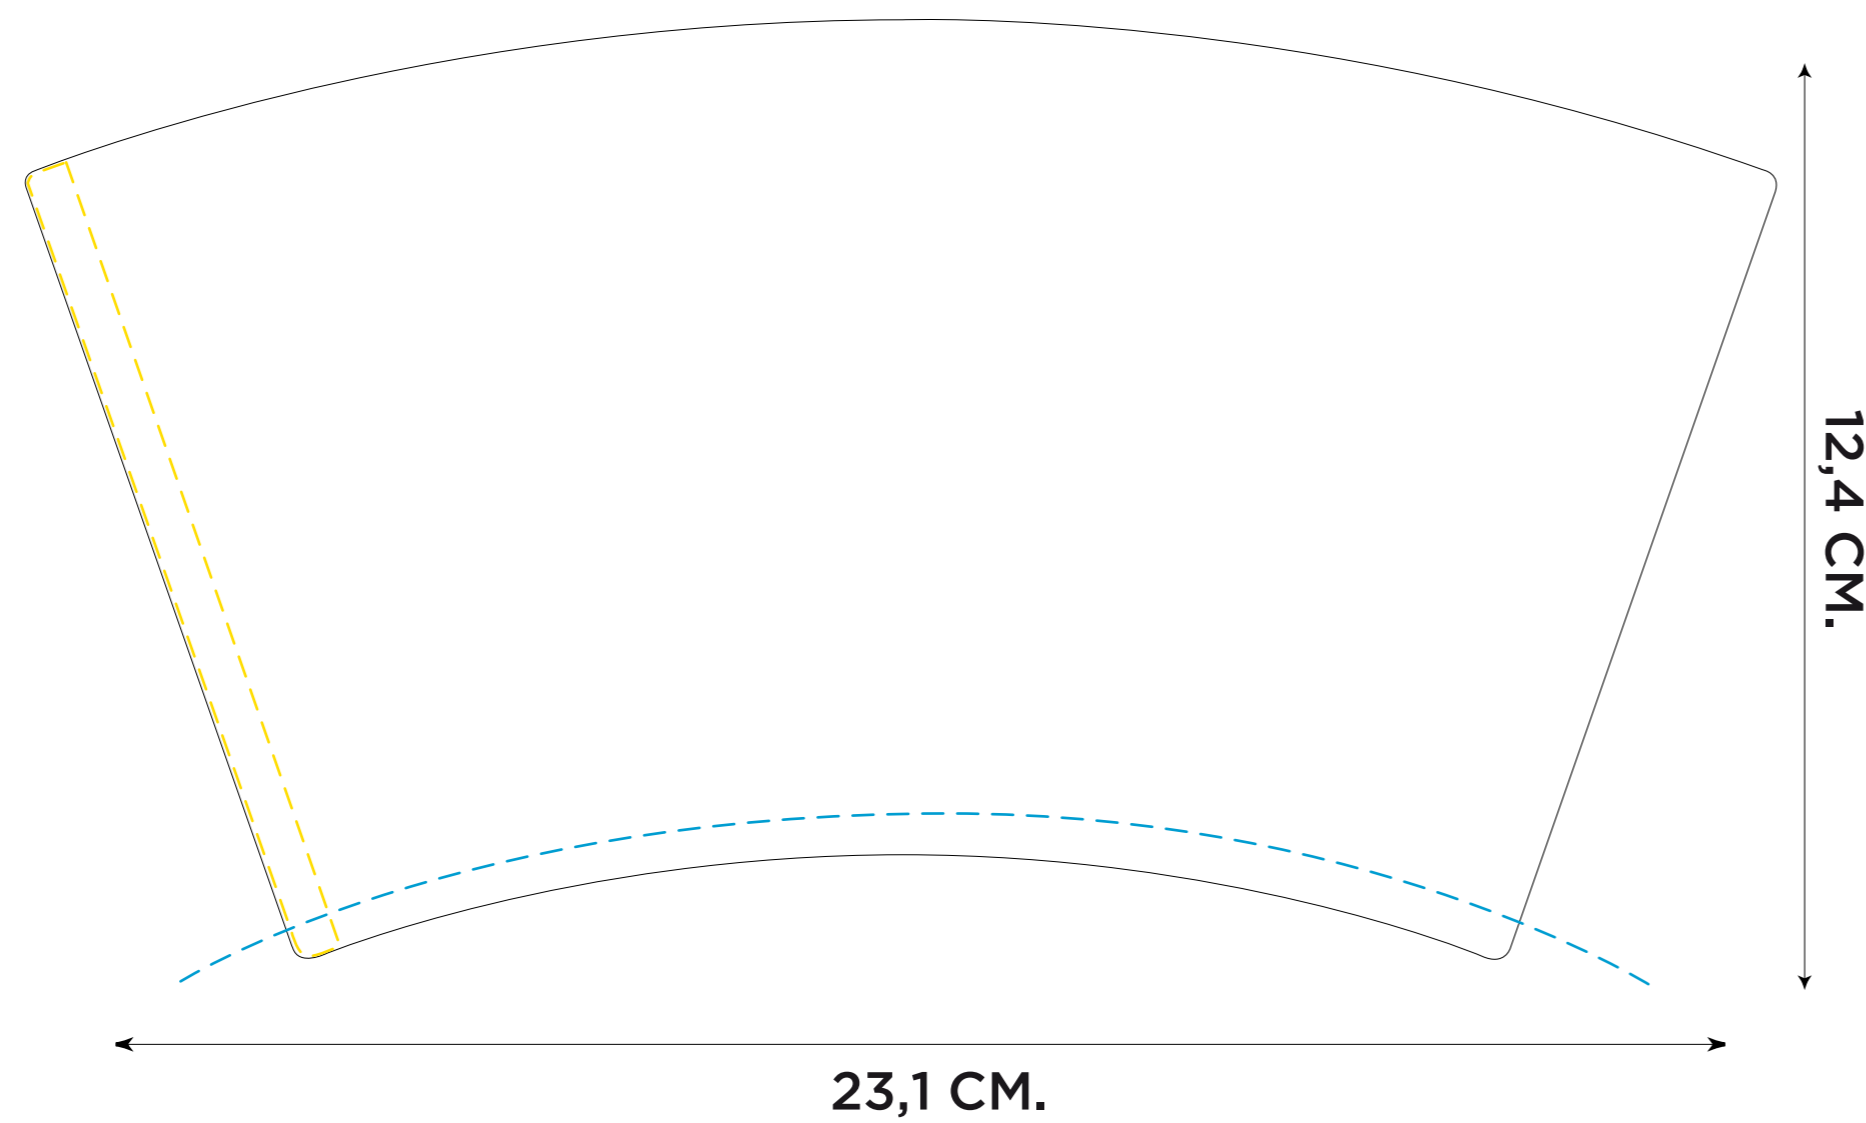

CUP template

270ml. | 9 oz

- MARGIN PAPER
- PRINTING AREA
- FOLDING LINES
- GLUING ZONE - UNPRINTABLE AREA
- EMBOSSMENT - UNPRINTABLE AREA

COLOURS