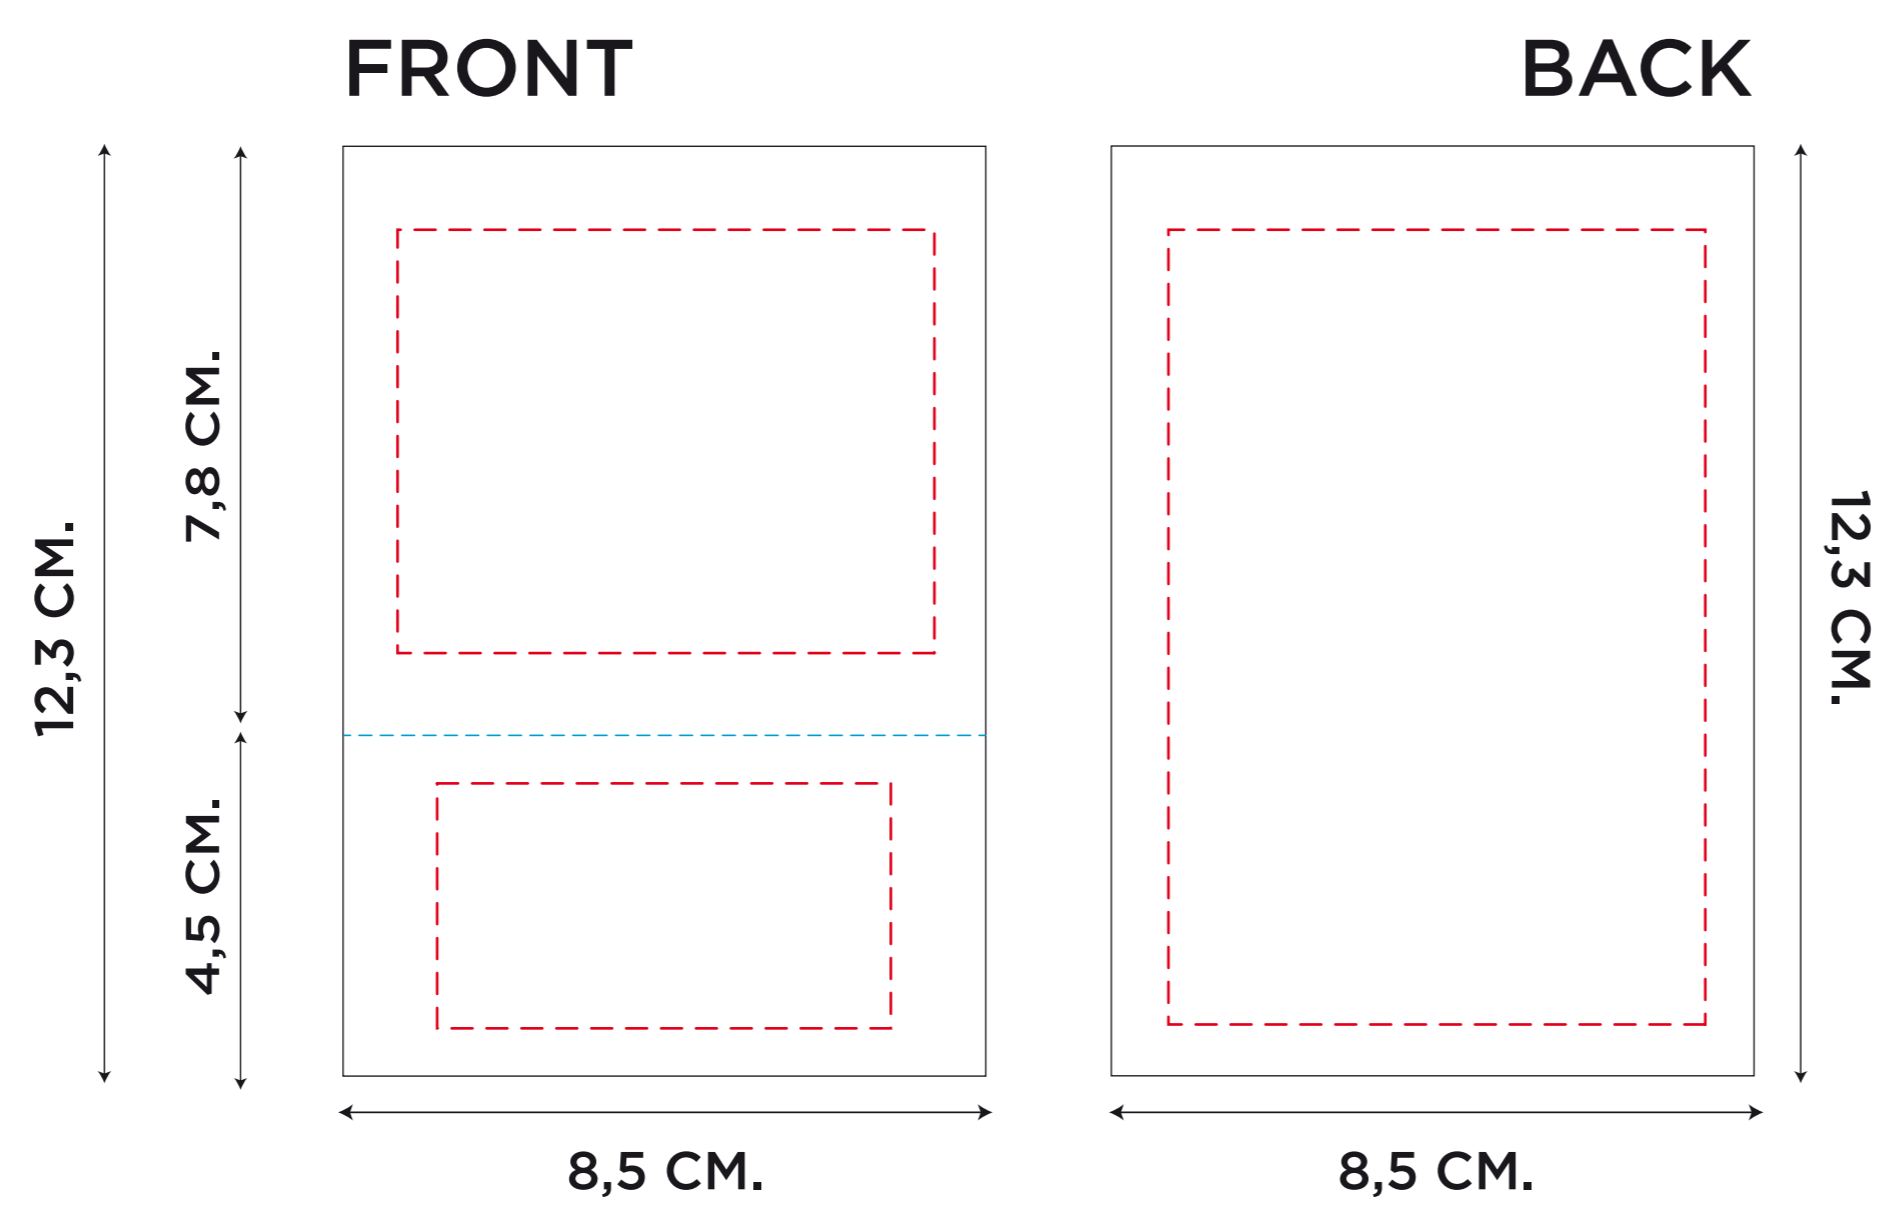

NAPKIN Mini servis template

 1 PLY

 CM
17x17

-  MARGIN PAPER
-  PRINTING AREA
-  FOLDING LINES
-  GLUING ZONE - UNPRINTABLE AREA
-  EMBOSSEMENT - UNPRINTABLE AREA

1 PLY NAPKIN COLOURS