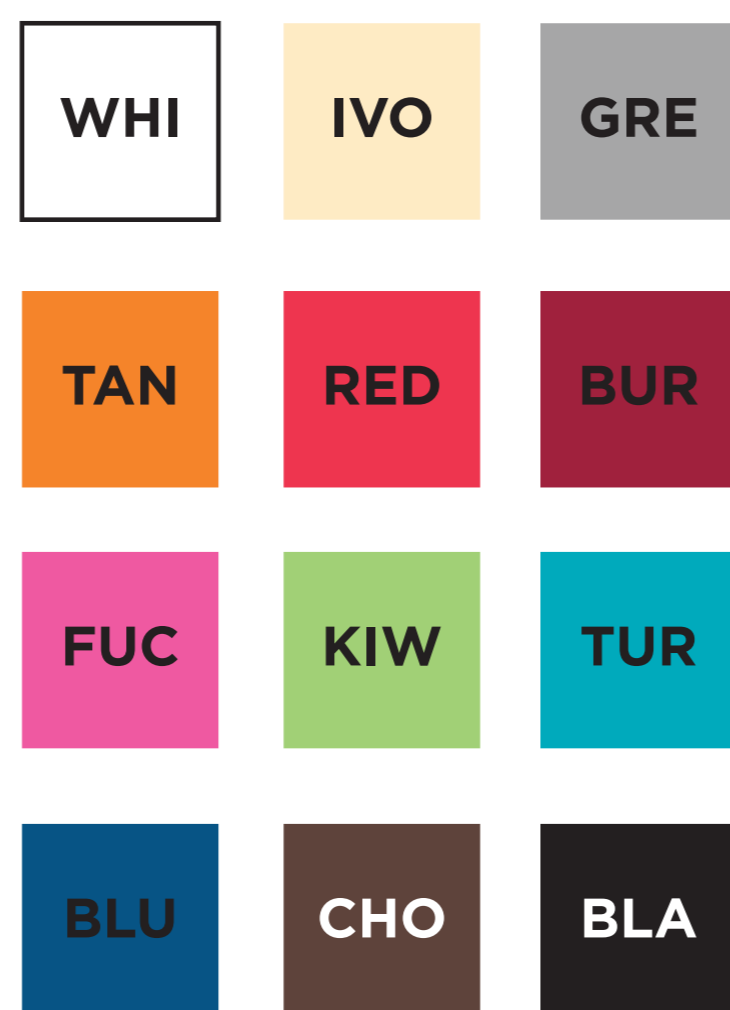

NAPKIN template

- MARGIN PAPER
- PRINTING AREA
- FOLDING LINES
- GLUING ZONE - UNPRINTABLE AREA
- EMBOSMENT - UNPRINTABLE AREA

FRONT

2 PLY NAPKIN COLOURS

AIRLAID NAPKIN COLOURS

DRY COTTON NAPKIN COLOURS

LIKE LINEN NAPKIN COLOURS